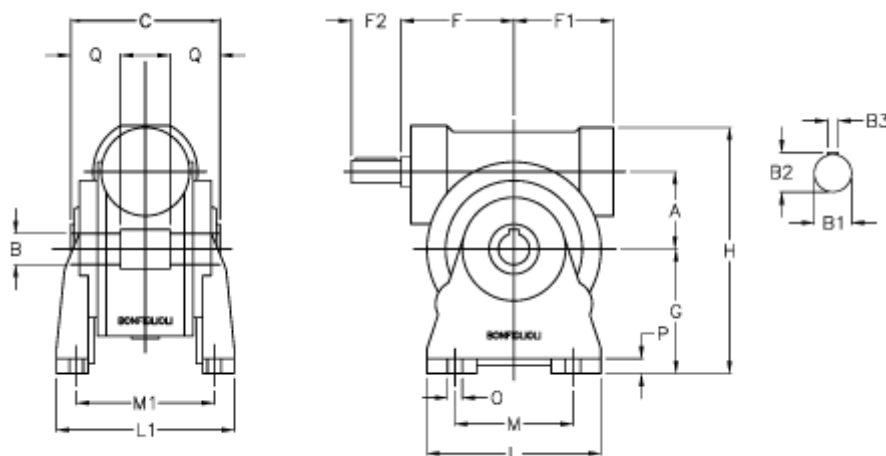

Article number: 3901044060200

Description: Worm gear with solid input shaft  
VF 44A-60-HS

## Measures

a	= 44.6	F1 = 54	P = 10
B	= 18	g = 72	Q = 24.5
B1 E7	= 11	H = 143	
B2	= 12.5	L = 90	
B3 H9	= 4	L1 = 98	
C	= 64	m = 52	
Description = VF 44A-xx-HS	M1 = 81.0		
F	= 54.0	O = 8.5	